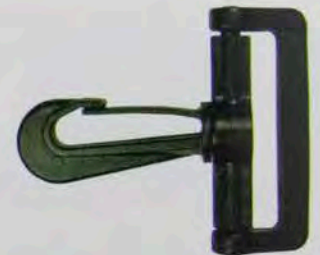

WM504

Standard Cam Buckle

MATERIAL: Acetal
SIZES: 5/8", 3/4", 1", 1 1/2", 2"
THREADING DIAGRAM: D

Snaphooks & Ladderlocks

WM203

Swivel Snaphook

MATERIAL: Acetal
SIZES: 3/4", 1", 1 1/2", 2"

WM202

Standard Snaphook

MATERIAL: Acetal
SIZES: 3/4", 1", 1 1/2", 2"

WM207-B

Key Chain Snaphook

MATERIAL: Acetal
SIZES: 1/4"

WM204

Universal Snaphook

MATERIAL: Acetal
SIZES: 3/4", 1", 1 1/2", 2"

WM310A

Standard Ladderlock

MATERIAL: Acetal
SIZES: 5/8", 3/4", 1"
1 1/4", 1 1/2"
THREADING DIAGRAM: E

WM315

Heavy Duty Ladderlock

MATERIAL: Acetal
SIZES: 3/4", 1", 1 1/2", 2"
THREADING DIAGRAM: E

WM313

Super Heavy Duty Ladderlock